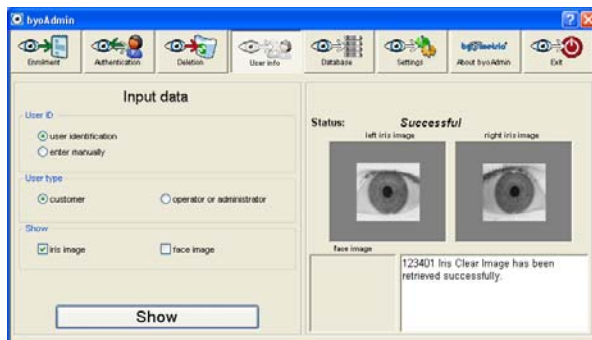

## Most modern access control for checking identities using iris recognition!

Dear Sirs,

from now on it is possible to realize a biometric iris recognition in the Babylon system via LAN. **AUTEC** has integrated another biometric system together with a competent partner. It is the professional iris recognition from **Byometric® System AG**, with the fully automatic camera 'IRISPASS®-M' from one of the leading camera manufacturers **OKI®** connected to the door controller K32/K32Lite.

The feature is based on the same principle as in the professional face recognition FacePASS™ from **VIISAGE®**.

Order-No.	Description
XMP-K32-104	FacePASS interface via LAN . (K32/K32lite : Feature 5)

If you have any further questions, please do not hesitate to contact us.