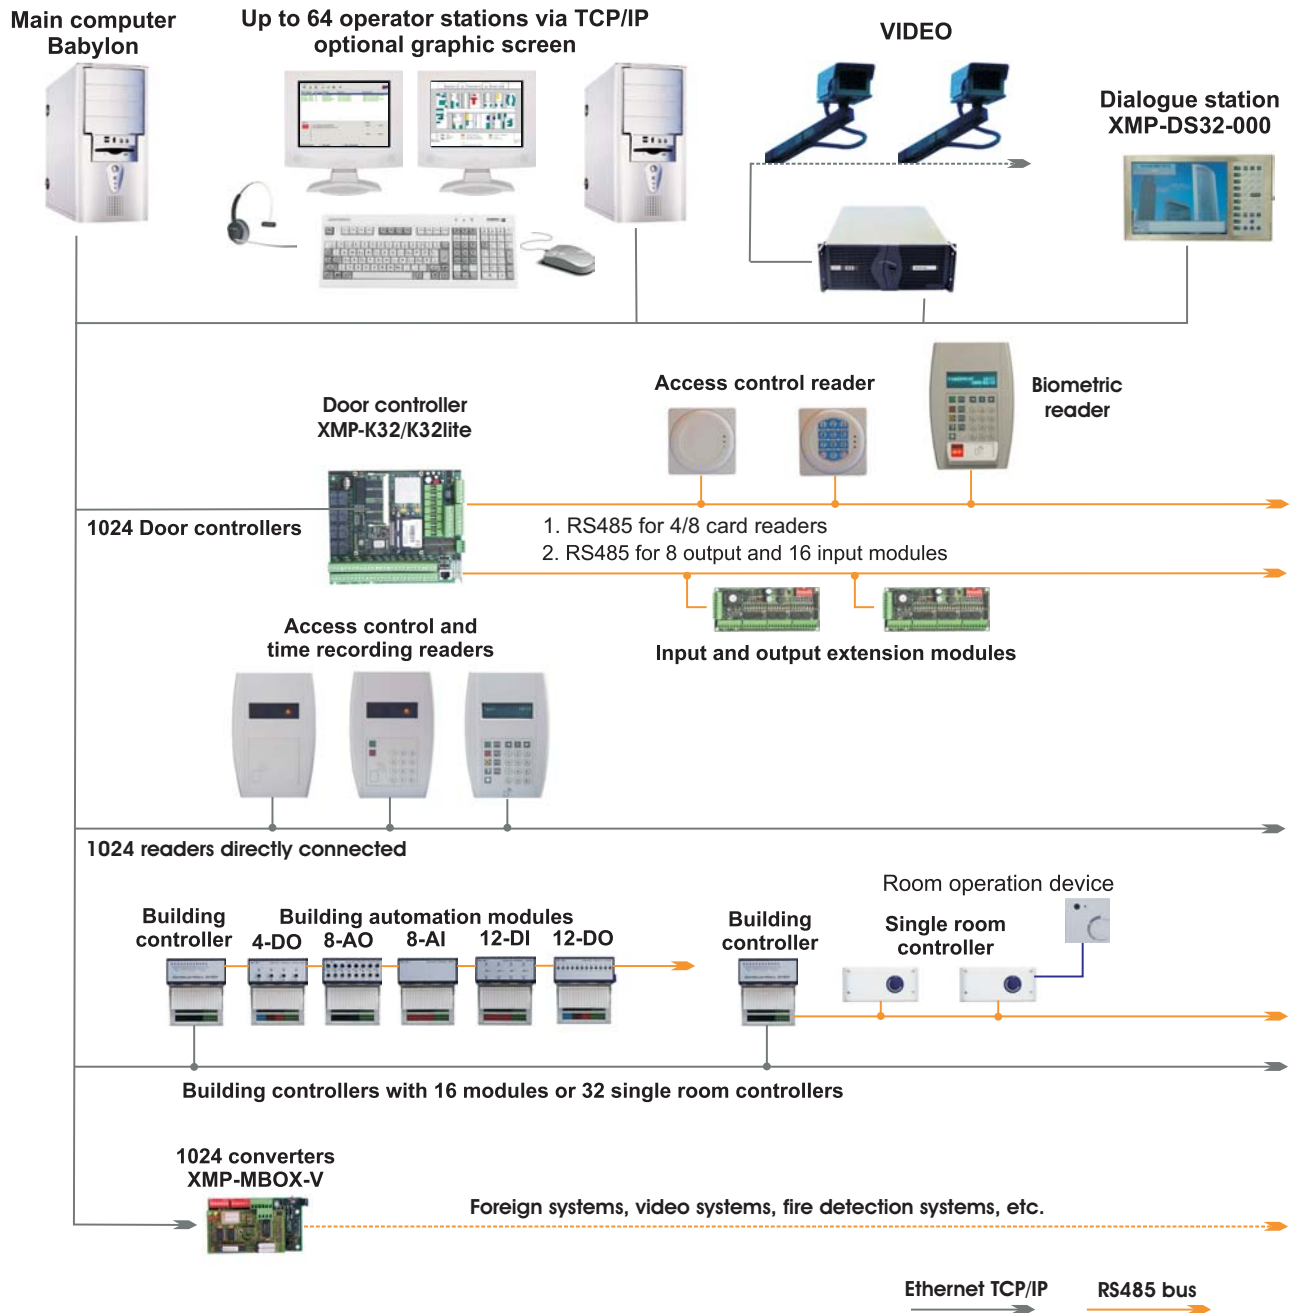

BABYLON XMP

System overview