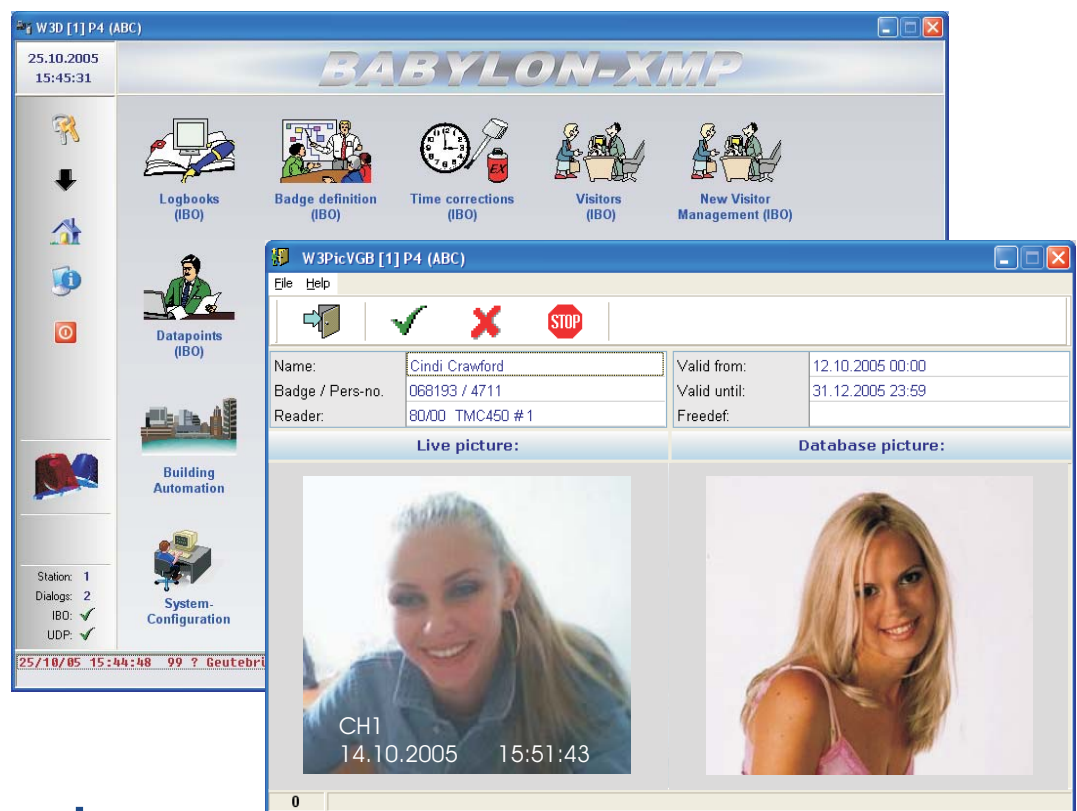

AUTECH is well known for the quality, reliability and flexibility of its products. AUTECH has now integrated the professional products of NICE to combine the benefits of Digital Video Management and Access Control in one system (BABYLON-XMP).

AUTECH sells its products only via authorized OEM partners.

Features

- Select cameras from BABYLON dynamic graphics
- View live video on PC monitor from any camera
- Control of Pan/Tilt/Zoom cameras from PC
- View historical video on PC monitor from any camera
- Get alarms from NiceVision e.g. VMD, signal loss etc.
- Trigger functions in NiceVision from BABYLON. Enable/Disable functions, alarms etc.
- View associated alarm videos from BABYLON Alarmqueue and Alarmlog (defined time span before and after alarm)
- Free programmable interactions and associations between BABYLON and NiceVision via routines and attributes
- Supervision of all connected NiceVision recorders
- Export videos or single pictures
- Picture comparison